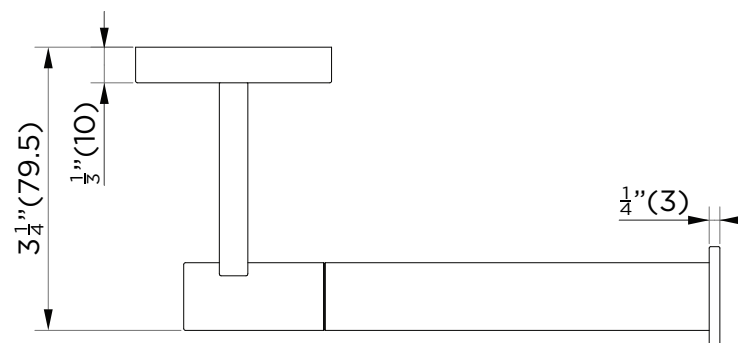

# TISSUE ROLL HOLDER

FRONT VIEW

TOP VIEW

*ATTENTION! Dimensions may vary by up to 3/8". It is highly recommended to pull all dimensions of actual model for installation and measuring purposes.*

**MODEL# AC3TH**