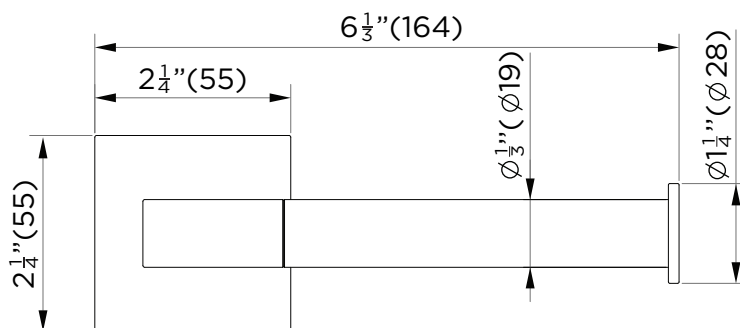

# TISSUE ROLL HOLDER

FRONT VIEW

TOP VIEW

*ATTENTION! Dimensions may vary by up to 3/8". It is highly recommended to pull all dimensions of actual model for installation and measuring purposes.*

**MODEL# AC3TH**